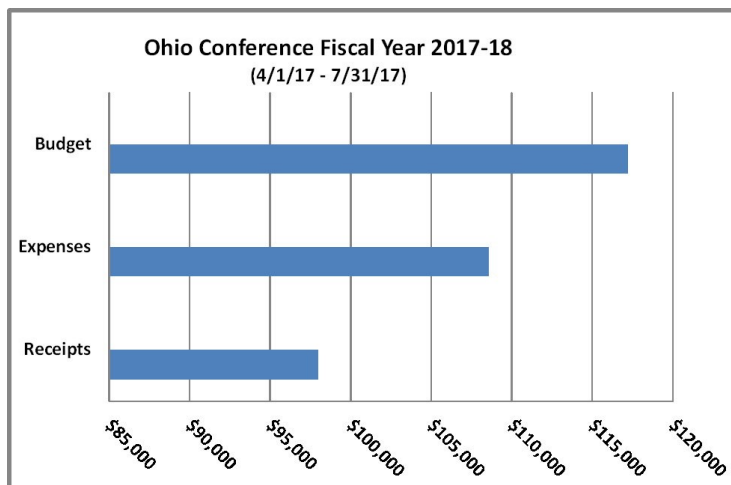

Conference deficit increases during July

Ohio Conference’s deficit increased during July, according to figures provided by Ohio Conference Financial Coordinator Stan Helmuth. Receipts for July totaled \$19,041, including \$14,910 in congregational giving.

Expenses for the month totaled \$27,256, resulting in an operating balance of -\$8,215 for the month. The year-to-date operating balance at the end of July was -\$10,594.

Online course to focus on scripture